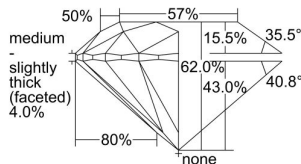

GIA®

FACSIMILE

GIA REPORT 2494142141

Verify this report at GIA.edu

GIA NATURAL DIAMOND DOSSIER®

April 19, 2024
GIA Report Number 2494142141
Shape and Cutting Style ..... Round Brilliant
Measurements ..... 4.49 - 4.51 x 2.79 mm

GRADING RESULTS

Carat Weight ..... 0.35 carat
Color Grade ..... D
Clarity Grade VS1
Cut Grade ..... Excellent

ADDITIONAL GRADING INFORMATION

Polish ..... Excellent
Symmetry ..... Excellent
Fluorescence ..... None
Clarity Characteristics..... Crystal, Feather, Pinpoint
Inscription(s): GIA 2494142141

PROPORTIONS

Profile to actual proportions