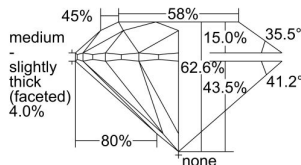

GIA®

FACSIMILE

GIA REPORT 2494154755

Verify this report at GIA.edu

GIA NATURAL DIAMOND DOSSIER®

April 24, 2024
GIA Report Number 2494154755
Shape and Cutting Style ..... Round Brilliant
Measurements ..... 5.91 - 5.94 x 3.71 mm

GRADING RESULTS

Carat Weight ..... 0.80 carat
Color Grade ..... F
Clarity Grade VVS2
Cut Grade ..... Excellent

ADDITIONAL GRADING INFORMATION

Polish ..... Excellent
Symmetry ..... Excellent
Fluorescence ..... None
Clarity Characteristics.. **Needle, Pinpoint, Cloud, Surface Graining**
Inscription(s): GIA 2494154755

PROPORTIONS

Profile to actual proportions

GRADING SCALES

GIA COLOR SCALE	GIA CLARITY SCALE	GIA CUT SCALE	
D	FLAWLESS	EXCELLENT	
E	INTERNALLY FLAWLESS		
F		VVS₁	VERY GOOD
G	VVS₂		
H	VS₁	GOOD	
I	VS₂		
J	SI₁	FAIR	
K	SI₂		
L	I₁	POOR	
M	I₂		
N	I₃		
O			
P			
Q			
R			
S			
T			
U			
V			
W			
X			
Y			
Z