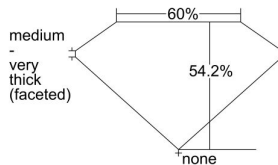

GIA®

FACSIMILE

GIA REPORT 2494164035

Verify this report at GIA.edu

GIA NATURAL DIAMOND DOSSIER®

April 23, 2024
GIA Report Number **2494164035**
Shape and Cutting Style ..... **Heart Brilliant**
Measurements ..... **5.91 x 6.42 x 3.48 mm**

GRADING RESULTS

Carat Weight ..... **0.80 carat**
Color Grade ..... **L**
Clarity Grade **VS1**

ADDITIONAL GRADING INFORMATION

Polish ..... **Excellent**
Symmetry ..... **Very Good**
Fluorescence ..... **Faint**
Clarity Characteristics ..... **Feather, Pinpoint**
Inscription(s): **GIA 2494164035**

PROPORTIONS

Profile not to actual proportions

GRADING SCALES

GIA COLOR SCALE		GIA CLARITY SCALE			
COLORLESS	D	VERY VERY SLIGHTLY INCLUDED	FLAWLESS		
	E		INTERNALLY FLAWLESS		
	F		VVS₁		
	NEAR COLORLESS	G	VVS₂		
		H	VERY SLIGHTLY INCLUDED	VS₁	
		I		VS₂	
		FAINT	J	SLIGHTLY INCLUDED	SI₁
			K		SI₂
	L		INCLUDED		I₁
	M			I₂	
N	I₃				
VERY LIGHT	O				
LIGHT	P				
	Q				
	R				
	S				
	T				
	U				
	V				
	W				
X					
Y					
Z