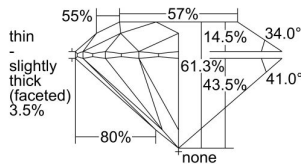

GIA®

FACSIMILE

GIA REPORT 2494177538

Verify this report at GIA.edu

GIA NATURAL DIAMOND DOSSIER®

April 24, 2024
GIA Report Number 2494177538
Shape and Cutting Style ..... Round Brilliant
Measurements ..... 5.87 - 5.92 x 3.61 mm

GRADING RESULTS

Carat Weight ..... 0.76 carat
Color Grade I
Clarity Grade ..... Internally Flawless
Cut Grade ..... Excellent

ADDITIONAL GRADING INFORMATION

Polish ..... Excellent
Symmetry ..... Excellent
Fluorescence ..... None
Clarity Characteristics ..... Minor Details of Polish
Inspection(s): GIA 2494177538

PROPORTIONS

Profile to actual proportions

GRADING SCALES

GIA COLOR SCALE	GIA CLARITY SCALE	GIA CUT SCALE	
D	FLAWLESS	EXCELLENT	
E	INTERNALLY FLAWLESS		
F		VVS₁	VERY GOOD
G	VVS₂		
H	VS₁	GOOD	
I	VS₂		
J	SI₁	FAIR	
K	SI₂		
L	I₁	POOR	
M	I₂		
N	I₃		
O			
P			
Q			
R			
S			
T			
U			
V			
W			
X			
Y			
Z