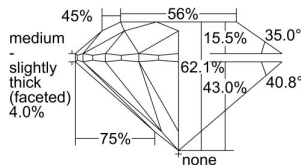

GIA®

FACSIMILE

GIA REPORT 2494185973

Verify this report at GIA.edu

GIA NATURAL DIAMOND DOSSIER®

April 26, 2024
GIA Report Number 2494185973
Shape and Cutting Style ..... Round Brilliant
Measurements ..... 5.74 - 5.77 x 3.57 mm

GRADING RESULTS

Carat Weight ..... 0.73 carat
Color Grade ..... G
Clarity Grade VS1
Cut Grade ..... Excellent

ADDITIONAL GRADING INFORMATION

Polish ..... Excellent
Symmetry ..... Excellent
Fluorescence ..... None
Clarity Characteristics ..... Crystal, Cloud, Pinpoint
Inscription(s): GIA 2494185973

PROPORTIONS

Profile to actual proportions

GRADING SCALES

GIA COLOR SCALE	GIA CLARITY SCALE	GIA CUT SCALE	
D	FLAWLESS	EXCELLENT	
E	INTERNALLY FLAWLESS		
F		VVS₁	VERY GOOD
G	VVS₂		
H	VS₁	GOOD	
I	VS₂		
J	SI₁	FAIR	
K	SI₂		
L	I₁	POOR	
M	I₂		
N	I₃		
O			
P			
Q			
R			
S			
T			
U			
V			
W			
X			
Y			
Z