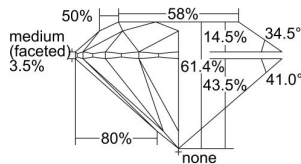

GIA®

FACSIMILE

GIA REPORT 2494227151

Verify this report at GIA.edu

GIA NATURAL DIAMOND DOSSIER®

April 30, 2024
GIA Report Number 2494227151
Shape and Cutting Style ..... Round Brilliant
Measurements ..... 4.33 - 4.34 x 2.66 mm

GRADING RESULTS

Carat Weight ..... 0.30 carat
Color Grade I
Clarity Grade VS2
Cut Grade ..... Excellent

ADDITIONAL GRADING INFORMATION

Polish ..... Excellent
Symmetry ..... Excellent
Fluorescence ..... None
Clarity Characteristics ..... Crystal
Inscription(s): GIA 2494227151

PROPORTIONS

Profile to actual proportions

GRADING SCALES

GIA COLOR SCALE

COLORED	D
	E
	F
	G
	H
	I
	J
NEAR COLORLESS	K
	L
FAIN	M
	N
	O
	P
	Q
VERY LIGHT	R
	S
	T
	U
	V
	W
	X
	Y
LIGHT	Z

GIA CLARITY SCALE

FLAWLESS	VERY VERY SLIGHTLY INCLUDED	VVS₁	
			VVS₂
INTERNALLY FLAWLESS	VERY SLIGHTLY INCLUDED	VS₁	
		VS₂	
SLIGHTLY INCLUDED	SLIGHTLY INCLUDED	SI₁	
		SI₂	
INCLUDED	INCLUDED	I₁	
		I₂	
		I₃	

GIA CUT SCALE

EXCELLENT	VERY GOOD	GOOD	FAIR	POOR