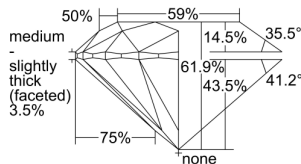

GIA®

FACSIMILE

GIA REPORT 2494230643

Verify this report at GIA.edu

GIA NATURAL DIAMOND DOSSIER®

April 30, 2024
GIA Report Number 2494230643
Shape and Cutting Style ..... Round Brilliant
Measurements ..... 5.38 - 5.41 x 3.34 mm

GRADING RESULTS

Carat Weight ..... 0.60 carat
Color Grade ..... D
Clarity Grade S11
Cut Grade ..... Excellent

ADDITIONAL GRADING INFORMATION

Polish ..... Excellent
Symmetry ..... Excellent
Fluorescence ..... Medium Blue
Clarity Characteristics ..... Crystal
Inscription(s): GIA 2494230643

PROPORTIONS

Profile to actual proportions

GRADING SCALES

GIA COLOR SCALE	GIA CLARITY SCALE	GIA CUT SCALE	
D	FLAWLESS	EXCELLENT	
E	INTERNALLY FLAWLESS		
F		VVS₁	VERY GOOD
G	VVS₂		
H	VS₁	GOOD	
I	VS₂		
J	S1₁	FAIR	
K	S1₂		
L	I₁	POOR	
M	I₂		
N	I₃		
O			
P			
Q			
R			
S			
T			
U			
V			
W			
X			
Y			
Z