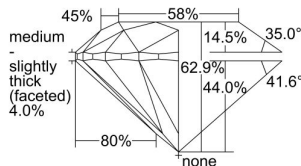

GIA®

FACSIMILE

GIA REPORT 2494232534

Verify this report at GIA.edu

GIA NATURAL DIAMOND DOSSIER®

June 07, 2024
GIA Report Number 2494232534
Shape and Cutting Style ..... Round Brilliant
Measurements ..... 5.90 - 5.92 x 3.72 mm

GRADING RESULTS

Carat Weight ..... 0.80 carat
Color Grade ..... E
Clarity Grade S11
Cut Grade ..... Excellent

ADDITIONAL GRADING INFORMATION

Polish ..... Excellent
Symmetry ..... Excellent
Fluorescence ..... None
Clarity Characteristics ..... Crystal, Cloud
Inscription(s): GIA 2494232534

PROPORTIONS

Profile to actual proportions

GRADING SCALES

GIA COLOR SCALE	GIA CLARITY SCALE	GIA CUT SCALE	
D	FLAWLESS	EXCELLENT	
E	INTERNALLY FLAWLESS		
F		VVS₁	VERY GOOD
G	VVS₂		
H	VS₁	GOOD	
I	VS₂		
J	S1₁	FAIR	
K	S1₂		
L	I₁	POOR	
M	I₂		
N	I₃		
O			
P			
Q			
R			
S			
T			
U			
V			
W			
X			
Y			
Z