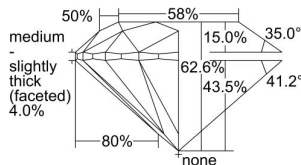

GIA®

FACSIMILE

GIA REPORT 2494232840

Verify this report at GIA.edu

GIA NATURAL DIAMOND DOSSIER®

May 01, 2024
GIA Report Number 2494232840
Shape and Cutting Style ..... Round Brilliant
Measurements ..... 4.43 - 4.46 x 2.78 mm

GRADING RESULTS

Carat Weight ..... 0.34 carat
Color Grade ..... F
Clarity Grade VS2
Cut Grade ..... Excellent

ADDITIONAL GRADING INFORMATION

Polish ..... Excellent
Symmetry ..... Excellent
Fluorescence ..... Faint
Clarity Characteristics ..... Crystal, Cloud
Inscription(s): GIA 2494232840

PROPORTIONS

Profile to actual proportions

GRADING SCALES

GIA COLOR SCALE	GIA CLARITY SCALE	GIA CUT SCALE
D	FLAWLESS	EXCELLENT
E	FLAWLESS	
F	INTERNALLY FLAWLESS	VERY GOOD
G	FLAWLESS	
H	VVS₁	GOOD
I	VVS₂	
J	VS₁	FAIR
K	VS₂	
L	SI₁	POOR
M	SI₂	
N	I₁	
O	I₂	
P	I₃	
Q		
R		
S		
T		
U		
V		
W		
X		
Y		
Z