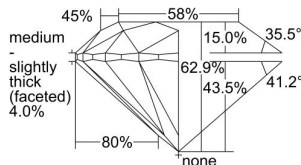

GIA®

FACSIMILE

GIA REPORT 2494237257

Verify this report at GIA.edu

GIA NATURAL DIAMOND DOSSIER®

May 01, 2024
GIA Report Number **2494237257**
Shape and Cutting Style ..... **Round Brilliant**
Measurements ..... **5.62 - 5.67 x 3.55 mm**

GRADING RESULTS

Carat Weight ..... **0.70 carat**
Color Grade ..... **F**
Clarity Grade **VS1**
Cut Grade ..... **Excellent**

ADDITIONAL GRADING INFORMATION

Polish ..... **Excellent**
Symmetry ..... **Excellent**
Fluorescence ..... **None**
Clarity Characteristics..... **Crystal, Cloud, Needle, Pinpoint**
Inscription(s): **GIA 2494237257**

PROPORTIONS

Profile to actual proportions