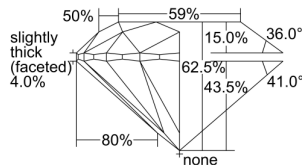

GIA®

FACSIMILE

GIA REPORT 2494245271

Verify this report at GIA.edu

GIA NATURAL DIAMOND DOSSIER®

May 08, 2024
GIA Report Number 2494245271
Shape and Cutting Style ..... Round Brilliant
Measurements ..... 5.62 - 5.65 x 3.52 mm

GRADING RESULTS

Carat Weight ..... 0.70 carat
Color Grade ..... H
Clarity Grade VS1
Cut Grade ..... Excellent

ADDITIONAL GRADING INFORMATION

Polish ..... Excellent
Symmetry ..... Excellent
Fluorescence ..... None
Clarity Characteristics..... Crystal, Cloud, Pinpoint
Inscription(s): GIA 2494245271

PROPORTIONS

Profile to actual proportions

GRADING SCALES

GIA COLOR SCALE	GIA CLARITY SCALE	GIA CUT SCALE
COLOURLESS	FLAWLESS	EXCELLENT
D	INTERNALLY FLAWLESS	
E	VVS₁	VERY GOOD
F		
G	VS₁	GOOD
H		
I	SI₁	FAIR
J		
K	I₁	POOR
L		
M	I₂	
N		
O	I₃	
P		
Q		
R		
S		
T		
U		
V		
W		
X		
Y		
Z