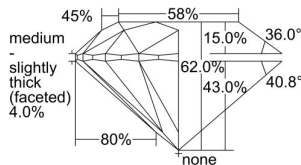

GIA®

FACSIMILE

GIA REPORT 2494249341

Verify this report at GIA.edu

GIA NATURAL DIAMOND DOSSIER®

May 02, 2024
GIA Report Number 2494249341
Shape and Cutting Style ..... Round Brilliant
Measurements ..... 4.37 - 4.39 x 2.72 mm

GRADING RESULTS

Carat Weight ..... 0.32 carat
Color Grade I
Clarity Grade VS1
Cut Grade ..... Excellent

ADDITIONAL GRADING INFORMATION

Polish ..... Excellent
Symmetry ..... Excellent
Fluorescence ..... None
Clarity Characteristics ..... Feather, Cloud
Inscription(s): GIA 2494249341

PROPORTIONS

Profile to actual proportions