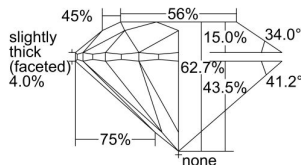

GIA®

FACSIMILE

GIA REPORT 2494252977

Verify this report at GIA.edu

GIA NATURAL DIAMOND DOSSIER®

May 03, 2024
GIA Report Number 2494252977
Shape and Cutting Style ..... Round Brilliant
Measurements ..... 4.27 - 4.29 x 2.68 mm

GRADING RESULTS

Carat Weight ..... 0.30 carat
Color Grade ..... F
Clarity Grade VS2
Cut Grade ..... Excellent

ADDITIONAL GRADING INFORMATION

Polish ..... Excellent
Symmetry ..... Excellent
Fluorescence ..... None
Clarity Characteristics ..... Cloud
Inscription(s): GIA 2494252977

PROPORTIONS

Profile to actual proportions

GRADING SCALES

GIA COLOR SCALE	GIA CLARITY SCALE	GIA CUT SCALE	
D	FLAWLESS	EXCELLENT	
E	INTERNALLY FLAWLESS		
F		VVS₁	VERY GOOD
G	VVS₂		
H	VS₁	GOOD	
I	VS₂		
J	SI₁	FAIR	
K	SI₂		
L	I₁	POOR	
M	I₂		
N	I₃		
O			
P			
Q			
R			
S			
T			
U			
V			
W			
X			
Y			
Z