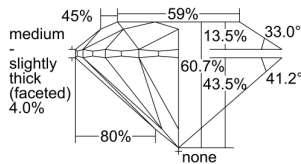

GIA®

FACSIMILE

GIA REPORT 2494268324

Verify this report at GIA.edu

GIA NATURAL DIAMOND DOSSIER®

May 03, 2024
GIA Report Number 2494268324
Shape and Cutting Style ..... Round Brilliant
Measurements ..... 4.61 - 4.63 x 2.81 mm

GRADING RESULTS

Carat Weight ..... 0.37 carat
Color Grade ..... E
Clarity Grade VS2
Cut Grade ..... Excellent

ADDITIONAL GRADING INFORMATION

Polish ..... Excellent
Symmetry ..... Excellent
Fluorescence ..... None
Clarity Characteristics ..... Cloud, Crystal
Inscription(s): GIA 2494268324

PROPORTIONS

Profile to actual proportions

GRADING SCALES

GIA COLOR SCALE	GIA CLARITY SCALE	GIA CUT SCALE	
D	FLAWLESS	EXCELLENT	
E	INTERNALLY FLAWLESS		
F		VVS₁	VERY GOOD
G	VVS₂		
H	VS₁	GOOD	
I	VS₂		
J	SI₁	FAIR	
K	SI₂		
L	I₁	POOR	
M	I₂		
N	I₃		
O			
P			
Q			
R			
S			
T			
U			
V			
W			
X			
Y			
Z