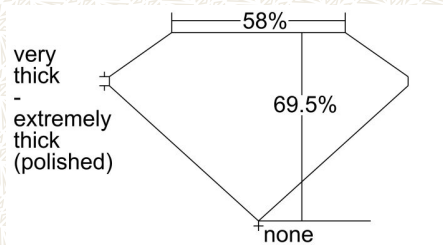

**GIA NATURAL COLORED DIAMOND REPORT**

June 05, 2024  
 Report Type ..... Grading Report  
 GIA Report Number ..... 2494274085  
 Shape and Cutting Style ..... Cut-Cornered Rectangular Modified Brilliant  
 Measurements ..... 6.50 x 5.45 x 3.79 mm  
 Carat Weight ..... 1.31 carat  
 Color Grade ..... Fancy Yellow  
 Color Origin ..... Natural  
 Color Distribution ..... Even  
 Clarity Grade ..... VS2  
 Proportions:

Profile not to actual proportions

Polish ..... Excellent  
 Symmetry ..... Very Good  
 Fluorescence ..... None  
 Inscription(s): GIA 2494274085

**Comments:** Pinpoints are not shown. Surface graining is not shown.

**ADDITIONAL INFORMATION**

**GIA COLORED DIAMOND SCALE**

Illustration of GIA fancy color grade interrelationships

**GIA CLARITY SCALE**

FLAWLESS
INTERNALLY FLAWLESS
VERY VERY SLIGHTLY INCLUDED
VVS <sub>1</sub>
VVS <sub>2</sub>
VERY SLIGHTLY INCLUDED
VS <sub>1</sub>
VS <sub>2</sub>
SLIGHTLY INCLUDED
SI <sub>1</sub>
SI <sub>2</sub>
INCLUDED
I <sub>1</sub>
I <sub>2</sub>
I <sub>3</sub>

**CLARITY CHARACTERISTICS**

**KEY TO SYMBOLS\***

- Crystal
- △ Natural
- ~ Feather
- \ Needle
- ⌞ Indented Natural

\* Red symbols denote internal characteristics (inclusions). Green or black symbols denote external characteristics (blemishes). Diagram is an approximate representation of the diamond, and symbols shown indicate type, position, and approximate size of clarity characteristics. All clarity characteristics may not be shown. Details of finish are not shown.