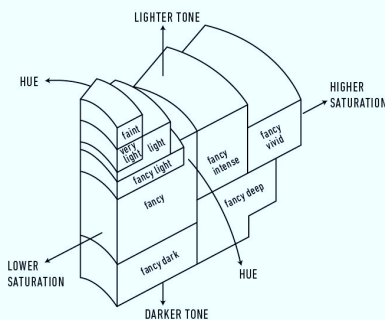

Profile not to actual proportions

Polish ..... Excellent  
 Symmetry ..... Very Good  
 Fluorescence ..... None  
 Inscription(s): GIA 2494274085

**Comments:** Pinpoints are not shown. Surface graining is not shown.

**ADDITIONAL INFORMATION**

**GIA COLORED DIAMOND SCALE**

Illustration of GIA fancy color grade interrelationships

**GIA CLARITY SCALE**

FLAWLESS
INTERNALLY FLAWLESS
VERY VERY SLIGHTLY INCLUDED
VVS <sub>1</sub>
VVS <sub>2</sub>
VERY SLIGHTLY INCLUDED
VS <sub>1</sub>
VS <sub>2</sub>
SLIGHTLY INCLUDED
SI <sub>1</sub>
SI <sub>2</sub>
INCLUDED
I <sub>1</sub>
I <sub>2</sub>
I <sub>3</sub>

**CLARITY CHARACTERISTICS**

**KEY TO SYMBOLS\***

- Crystal
- △ Natural
- ~ Feather
- \ Needle
- ⌞ Indented Natural

\* Red symbols denote internal characteristics (inclusions). Green or black symbols denote external characteristics (blemishes). Diagram is an approximate representation of the diamond, and symbols shown indicate type, position, and approximate size of clarity characteristics. All clarity characteristics may not be shown. Details of finish are not shown.