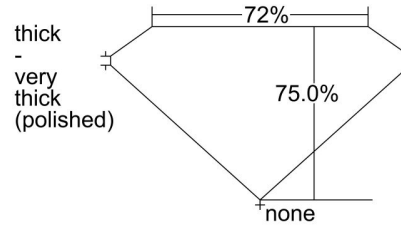

GIA NATURAL DIAMOND GRADING REPORT

May 08, 2024
GIA Report Number 2494283943
Shape and Cutting Style Square Modified Brilliant
Measurements 5.41 x 5.30 x 3.98 mm

GRADING RESULTS

Carat Weight 1.02 carat
Color Grade L
Clarity Grade VS1

ADDITIONAL GRADING INFORMATION

Polish Excellent
Symmetry Excellent
Fluorescence None
Inscription(s): GIA 2494283943

Comments: Additional clouds are not shown. Pinpoints are not shown.

PROPORTIONS

Profile not to actual proportions

CLARITY CHARACTERISTICS

KEY TO SYMBOLS*

- Feather
- Cloud

* Red symbols denote internal characteristics (inclusions). Green or black symbols denote external characteristics (blemishes). Diagram is an approximate representation of the diamond, and symbols shown indicate type, position, and approximate size of clarity characteristics. All clarity characteristics may not be shown. Details of finish are not shown.