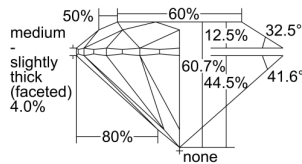

GIA®

FACSIMILE

GIA REPORT

2494286736

Verify this report at GIA.edu

GIA NATURAL DIAMOND DOSSIER®

May 14, 2024
GIA Report Number **2494286736**
Shape and Cutting Style ..... **Round Brilliant**
Measurements ..... **4.50 - 4.52 x 2.74 mm**

GRADING RESULTS

Carat Weight ..... **0.34 carat**
Color Grade ..... **F**
Clarity Grade **VVS1**
Cut Grade ..... **Excellent**

ADDITIONAL GRADING INFORMATION

Polish ..... **Excellent**
Symmetry ..... **Excellent**
Fluorescence ..... **None**
Clarity Characteristics..... **Pinpoint, Feather**
Inscription(s): **GIA 2494286736**

PROPORTIONS

Profile to actual proportions

GRADING SCALES

GIA COLOR SCALE	GIA CLARITY SCALE	GIA CUT SCALE	
D	FLAWLESS	EXCELLENT	
E	INTERNALLY FLAWLESS		
F		VVS₁	VERY GOOD
G	VVS₂		
H	VS₁	GOOD	
I	VS₂		
J	SI₁	FAIR	
K	SI₂		
L	I₁	POOR	
M			
N			
O	I₂		
P			
Q	I₃		
R			
S			
T			
U			
V			
W			
X			
Y			
Z