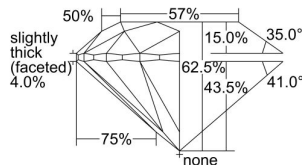

GIA®

FACSIMILE

GIA REPORT 2494291241

Verify this report at GIA.edu

GIA NATURAL DIAMOND DOSSIER®

May 08, 2024
GIA Report Number 2494291241
Shape and Cutting Style ..... Round Brilliant
Measurements ..... 5.29 - 5.31 x 3.32 mm

GRADING RESULTS

Carat Weight ..... 0.58 carat
Color Grade ..... K
Clarity Grade VS2
Cut Grade ..... Excellent

ADDITIONAL GRADING INFORMATION

Polish ..... Excellent
Symmetry ..... Excellent
Fluorescence ..... None
Clarity Characteristics ..... Cloud, Crystal
Inscription(s): GIA 2494291241

PROPORTIONS

Profile to actual proportions