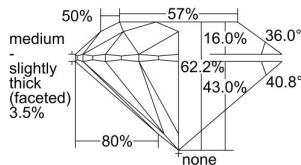

GIA®

FACSIMILE

GIA REPORT 2494294223

Verify this report at GIA.edu

GIA NATURAL DIAMOND DOSSIER®

May 15, 2024
GIA Report Number **2494294223**
Shape and Cutting Style ..... **Round Brilliant**
Measurements ..... **4.76 - 4.78 x 2.97 mm**

GRADING RESULTS

Carat Weight ..... **0.41 carat**
Color Grade ..... **K**
Clarity Grade **VS2**
Cut Grade ..... **Excellent**

ADDITIONAL GRADING INFORMATION

Polish ..... **Excellent**
Symmetry ..... **Excellent**
Fluorescence ..... **None**
Clarity Characteristics ..... **Feather**
Inscription(s): **GIA 2494294223**

PROPORTIONS

Profile to actual proportions

GRADING SCALES

GIA COLOR SCALE	GIA CLARITY SCALE	GIA CUT SCALE	
D	FLAWLESS	EXCELLENT	
E	INTERNALLY FLAWLESS		
F		VVS₁	VERY GOOD
G	VVS₂		
H	VS₁	GOOD	
I	VS₂		
J	SI₁	FAIR	
K	SI₂		
L	I₁	POOR	
M	I₂		
N	I₃		
O			
P			
Q			
R			
S			
T			
U			
V			
W			
X			
Y			
Z