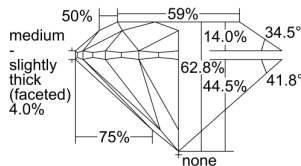

GIA®

FACSIMILE

GIA REPORT 2494294691

Verify this report at GIA.edu

GIA NATURAL DIAMOND DOSSIER®

May 08, 2024
GIA Report Number 2494294691
Shape and Cutting Style ..... Round Brilliant
Measurements ..... 5.38 - 5.42 x 3.39 mm

GRADING RESULTS

Carat Weight ..... 0.61 carat
Color Grade ..... F
Clarity Grade S11
Cut Grade ..... Excellent

ADDITIONAL GRADING INFORMATION

Polish ..... Excellent
Symmetry ..... Excellent
Fluorescence ..... None
Clarity Characteristics ..... Crystal, Cloud
Inscription(s): GIA 2494294691

PROPORTIONS

Profile to actual proportions

GRADING SCALES

GIA COLOR SCALE	GIA CLARITY SCALE	GIA CUT SCALE	
D	FLAWLESS	EXCELLENT	
E	INTERNALLY FLAWLESS		
F		VVS₁	VERY GOOD
G	VVS₂		
H	VS₁	GOOD	
I	VS₂		
J	S1₁	FAIR	
K	S1₂		
L	I₁	POOR	
M	I₂		
N	I₃		
O			
P			
Q			
R			
S			
T			
U			
V			
W			
X			
Y			
Z