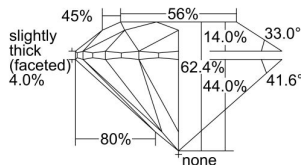

GIA®

FACSIMILE

GIA REPORT 2494325276

Verify this report at gia.edu

GIA NATURAL DIAMOND DOSSIER®

May 14, 2024
GIA Report Number 2494325276
Shape and Cutting Style ..... Round Brilliant
Measurements ..... 5.67 - 5.70 x 3.55 mm

GRADING RESULTS

Carat Weight ..... 0.70 carat
Color Grade ..... J
Clarity Grade VS2
Cut Grade ..... Excellent

ADDITIONAL GRADING INFORMATION

Polish ..... Excellent
Symmetry ..... Excellent
Fluorescence ..... None
Clarity Characteristics ..... Cloud
Inscription(s): GIA 2494325276

PROPORTIONS

Profile to actual proportions

GRADING SCALES

GIA COLOR SCALE

COLORED	D
	E
	F
	G
	H
	I
	J
NEAR COLORLESS	K
	L
FAIN	M
	N
	O
	P
	R
	S
	T
	U
	V
	W
	X
	Y
LIGHT	Z

GIA CLARITY SCALE

VERY VERY SLIGHTLY INCLUDED	FLAWLESS
	INTERNALLY FLAWLESS
VERY SLIGHTLY INCLUDED	VVS₁
	VVS₂
SLIGHTLY INCLUDED	VS₁
	VS₂
INCLUDED	SI₁
	SI₂
	I₁
	I₂
	I₃

GIA CUT SCALE

EXCELLENT
VERY GOOD
GOOD
FAIR
POOR