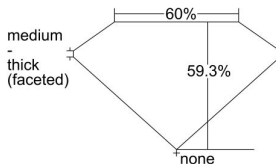

GIA®

FACSIMILE

GIA REPORT 2494329538

Verify this report at GIA.edu

GIA NATURAL DIAMOND DOSSIER®

May 10, 2024
GIA Report Number 2494329538
Shape and Cutting Style ..... Heart Brilliant
Measurements ..... 5.09 x 5.64 x 3.35 mm

GRADING RESULTS

Carat Weight ..... 0.54 carat
Color Grade ..... D
Clarity Grade VS1

ADDITIONAL GRADING INFORMATION

Polish ..... Excellent
Symmetry ..... Very Good
Fluorescence ..... Faint
Clarity Characteristics..... Crystal, Needle, Pinpoint, Indented
Natural

Inscription(s): GIA 2494329538

PROPORTIONS

Profile not to actual proportions

GRADING SCALES

GIA COLOR SCALE		GIA CLARITY SCALE			
COLORLESS	D	VERY VERY SLIGHTLY INCLUDED	FLAWLESS		
	E		INTERNALLY FLAWLESS		
	F	VERY SLIGHTLY INCLUDED	VVS₁		
	G		VVS₂		
	H		VS₁		
	NEAR COLORLESS	I	SLIGHTLY INCLUDED	VS₂	
		J		SI₁	
		FAINT	K	INCLUDED	SI₂
			L		I₁
			M		I₂
VERT LIGHT			N	INCLUDED	I₃
			O		
			P		
	Q				
LIGHT	R				
	S				
	T				
	U				
	V				
	Z