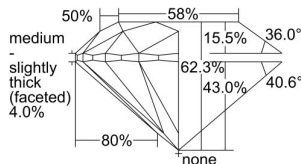

GIA®

FACSIMILE

GIA REPORT 2494366597

Verify this report at GIA.edu

GIA NATURAL DIAMOND DOSSIER®

May 16, 2024
GIA Report Number **2494366597**
Shape and Cutting Style ..... **Round Brilliant**
Measurements ..... **5.04 - 5.07 x 3.15 mm**

GRADING RESULTS

Carat Weight ..... **0.50 carat**
Color Grade ..... **E**
Clarity Grade **S11**
Cut Grade ..... **Excellent**

ADDITIONAL GRADING INFORMATION

Polish ..... **Excellent**
Symmetry ..... **Excellent**
Fluorescence ..... **None**
Clarity Characteristics ..... **Cloud, Crystal**
Inscription(s): **GIA 2494366597**

PROPORTIONS

Profile to actual proportions

GRADING SCALES

GIA COLOR SCALE	GIA CLARITY SCALE	GIA CUT SCALE	
D	FLAWLESS	EXCELLENT	
E	INTERNALLY FLAWLESS		
F		VVS₁	VERY GOOD
G	VVS₂		
H	VS₁	GOOD	
I	VS₂		
J	S1₁	FAIR	
K	S1₂		
L	I₁	POOR	
M	I₂		
N	I₃		
O			
P			
Q			
R			
S			
T			
U			
V			
W			
X			
Y			
Z