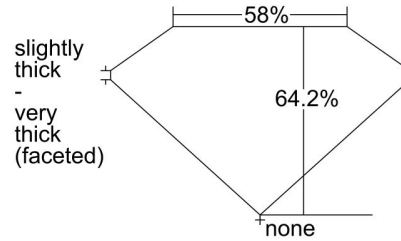

GIA NATURAL DIAMOND GRADING REPORT

May 15, 2024
GIA Report Number 2494374571
Shape and Cutting Style Oval Brilliant
Measurements 7.80 x 5.57 x 3.57 mm

GRADING RESULTS

Carat Weight 1.01 carat
Color Grade D
Clarity Grade VVS2

Profile not to actual proportions

CLARITY CHARACTERISTICS

KEY TO SYMBOLS*

- Needle
- Pinpoint
- Natural

* Red symbols denote internal characteristics (inclusions). Green or black symbols denote external characteristics (blemishes). Diagram is an approximate representation of the diamond, and symbols shown indicate type, position, and approximate size of clarity characteristics. All clarity characteristics may not be shown. Details of finish are not shown.