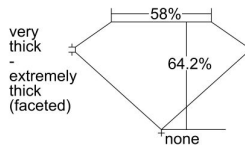

GIA®

FACSIMILE

GIA REPORT 2494375411

Verify this report at gia.edu

GIA NATURAL DIAMOND DOSSIER®

May 21, 2024
GIA Report Number 2494375411
Shape and Cutting Style ..... Heart Brilliant
Measurements ..... 4.74 x 5.10 x 3.28 mm

GRADING RESULTS

Carat Weight ..... 0.50 carat
Color Grade ..... H
Clarity Grade ..... Internally Flawless

ADDITIONAL GRADING INFORMATION

Polish ..... Excellent
Symmetry ..... Good
Fluorescence ..... None
Clarity Characteristics... Surface Graining, Natural, Minor Details
of Polish

Inscription(s): GIA 2494375411

PROPORTIONS

Profile not to actual proportions

GRADING SCALES

GIA COLOR SCALE		GIA CLARITY SCALE			
COLORLESS	D	VERY VERY SLIGHTLY INCLUDED	FLAWLESS		
	E		INTERNALLY FLAWLESS		
	F		VVS₁		
	NEAR COLORLESS	G	VERY SLIGHTLY INCLUDED	VVS₂	
		H		VS₁	
		FANT	I	SLIGHTLY INCLUDED	VS₂
			J		SI₁
	K		SI₂		
	VERT LIGHT		L	INCLUDED	I₁
			M		I₂
N			I₃		
LIGHT		O			
		P			
		Q			
		R			
	S				
	T				
	U				
	V				
	W				
	X				
	Y				
	Z