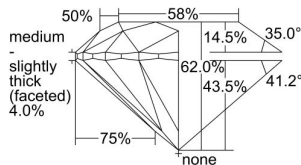

GIA®

FACSIMILE

GIA REPORT 2494375688

Verify this report at GIA.edu

GIA NATURAL DIAMOND DOSSIER®

May 15, 2024
GIA Report Number 2494375688
Shape and Cutting Style ..... Round Brilliant
Measurements ..... 4.52 - 4.54 x 2.81 mm

GRADING RESULTS

Carat Weight ..... 0.35 carat
Color Grade ..... D
Clarity Grade VS1
Cut Grade ..... Excellent

ADDITIONAL GRADING INFORMATION

Polish ..... Excellent
Symmetry ..... Excellent
Fluorescence ..... None
Clarity Characteristics ..... Crystal, Pinpoint
Inscription(s): GIA 2494375688

PROPORTIONS

Profile to actual proportions

GRADING SCALES

GIA COLOR SCALE	GIA CLARITY SCALE	GIA CUT SCALE	
D	FLAWLESS	EXCELLENT	
E	INTERNALLY FLAWLESS		
F		VVS₁	VERY GOOD
G	VVS₂		
H	VS₁	GOOD	
I	VS₂		
J	SI₁	FAIR	
K	SI₂		
L	I₁	POOR	
M	I₂		
N	I₃		
O			
P			
Q			
R			
S			
T			
U			
V			
W			
X			
Y			
Z