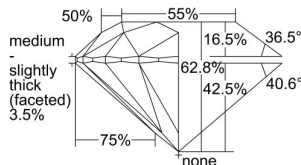

GIA®

FACSIMILE

GIA REPORT 2494376929

Verify this report at gia.edu

GIA NATURAL DIAMOND DOSSIER®

May 16, 2024
GIA Report Number 2494376929
Shape and Cutting Style ..... Round Brilliant
Measurements ..... 4.40 - 4.42 x 2.77 mm

GRADING RESULTS

Carat Weight ..... 0.33 carat
Color Grade ..... D
Clarity Grade VS1
Cut Grade ..... Excellent

ADDITIONAL GRADING INFORMATION

Polish ..... Excellent
Symmetry ..... Excellent
Fluorescence ..... Medium Blue
Clarity Characteristics ..... Crystal, Indented Natural
Inscription(s): GIA 2494376929

PROPORTIONS

Profile to actual proportions

GRADING SCALES

GIA COLOR SCALE	GIA CLARITY SCALE	GIA CUT SCALE	
D	FLAWLESS	EXCELLENT	
E	INTERNALLY FLAWLESS		
F		VVS₁	VERY GOOD
G	VVS₂		
H	VS₁	GOOD	
I	VS₂		
J	SI₁	FAIR	
K	SI₂		
L	I₁	POOR	
M	I₂		
N	I₃		
O			
P			
Q			
R			
S			
T			
U			
V			
W			
X			
Y			
Z