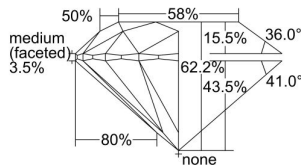

GIA®

FACSIMILE

GIA REPORT 2494378063

Verify this report at GIA.edu

GIA NATURAL DIAMOND DOSSIER®

May 16, 2024
GIA Report Number **2494378063**
Shape and Cutting Style ..... **Round Brilliant**
Measurements ..... **4.79 - 4.81 x 2.99 mm**

GRADING RESULTS

Carat Weight ..... **0.42 carat**
Color Grade ..... **G**
Clarity Grade ..... **Internally Flawless**
Cut Grade ..... **Excellent**

ADDITIONAL GRADING INFORMATION

Polish ..... **Excellent**
Symmetry ..... **Excellent**
Fluorescence ..... **None**
Clarity Characteristics ..... **Minor Details of Polish**
Inscription(s): **GIA 2494378063**

PROPORTIONS

Profile to actual proportions

GRADING SCALES

GIA COLOR SCALE	GIA CLARITY SCALE	GIA CUT SCALE	
D	FLAWLESS	EXCELLENT	
E	INTERNALLY FLAWLESS		
F		VVS₁	VERY GOOD
G	VVS₂		
H	VS₁	GOOD	
I	VS₂		
J	SI₁	FAIR	
K	SI₂		
L	I₁	POOR	
M			
N	I₂		
O	I₃		
P			
Q			
R			
S			
T			
U			
V			
W			
X			
Y			
Z