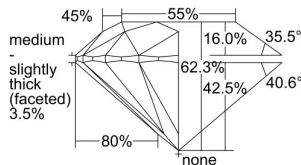

GIA®

FACSIMILE

GIA REPORT 2494379392

Verify this report at GIA.edu

GIA NATURAL DIAMOND DOSSIER®

May 22, 2024
GIA Report Number **2494379392**
Shape and Cutting Style ..... **Round Brilliant**
Measurements ..... **4.35 - 4.38 x 2.72 mm**

GRADING RESULTS

Carat Weight ..... **0.31 carat**
Color Grade ..... **H**
Clarity Grade **VVS1**
Cut Grade ..... **Excellent**

ADDITIONAL GRADING INFORMATION

Polish ..... **Excellent**
Symmetry ..... **Excellent**
Fluorescence ..... **Strong Blue**
Clarity Characteristics ..... **Cloud, Pinpoint**
Inscription(s): **GIA 2494379392**

PROPORTIONS

Profile to actual proportions