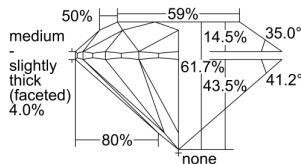

GIA®

FACSIMILE

GIA REPORT 2494381406

Verify this report at GIA.edu

GIA NATURAL DIAMOND DOSSIER®

May 22, 2024
GIA Report Number **2494381406**
Shape and Cutting Style ..... **Round Brilliant**
Measurements ..... **5.09 - 5.12 x 3.15 mm**

GRADING RESULTS

Carat Weight ..... **0.50 carat**
Color Grade ..... **K**
Clarity Grade **VVS2**
Cut Grade ..... **Excellent**

ADDITIONAL GRADING INFORMATION

Polish ..... **Excellent**
Symmetry ..... **Excellent**
Fluorescence ..... **Medium Blue**
Clarity Characteristics ..... **Pinpoint**
Inscription(s): **GIA 2494381406**

PROPORTIONS

Profile to actual proportions

GRADING SCALES

GIA COLOR SCALE	GIA CLARITY SCALE	GIA CUT SCALE	
D	FLAWLESS	EXCELLENT	
E	INTERNALLY FLAWLESS		
F		VVS₁	VERY GOOD
G	VVS₂		
H	VS₁	GOOD	
I	VS₂		
J	SI₁	FAIR	
K	SI₂		
L	I₁	POOR	
M	I₂		
N	I₃		
O			
P			
Q			
R			
S			
T			
U			
V			
W			
X			
Y			
Z