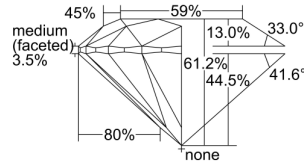

GIA®

FACSIMILE

GIA REPORT 2494382459

Verify this report at GIA.edu

GIA NATURAL DIAMOND DOSSIER®

May 16, 2024
GIA Report Number **2494382459**
Shape and Cutting Style ..... **Round Brilliant**
Measurements ..... **5.11 - 5.13 x 3.13 mm**

GRADING RESULTS

Carat Weight ..... **0.50 carat**
Color Grade ..... **D**
Clarity Grade **S12**
Cut Grade ..... **Excellent**

ADDITIONAL GRADING INFORMATION

Polish ..... **Excellent**
Symmetry ..... **Excellent**
Fluorescence ..... **None**
Clarity Characteristics..... **Cloud, Crystal**
Inscription(s): **GIA 2494382459**

PROPORTIONS

Profile to actual proportions

GRADING SCALES

GIA COLOR SCALE	GIA CLARITY SCALE	GIA CUT SCALE	
D	FLAWLESS	EXCELLENT	
E	INTERNALLY FLAWLESS		
F		VVS₁	VERY GOOD
G	VVS₂		
H	VS₁	GOOD	
I	VS₂		
J	S1₁	FAIR	
K	S1₂		
L	I₁	POOR	
M	I₂		
N	I₃		
O			
P			
Q			
R			
S			
T			
U			
V			
W			
X			
Y			
Z