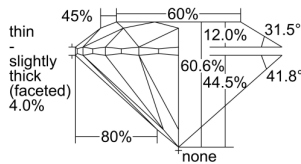

GIA®

FACSIMILE

GIA REPORT 2494383340

Verify this report at GIA.edu

GIA NATURAL DIAMOND DOSSIER®

May 16, 2024
GIA Report Number 2494383340
Shape and Cutting Style ..... Round Brilliant
Measurements ..... 4.74 - 4.79 x 2.89 mm

GRADING RESULTS

Carat Weight ..... 0.40 carat
Color Grade ..... G
Clarity Grade S11
Cut Grade ..... Excellent

ADDITIONAL GRADING INFORMATION

Polish ..... Excellent
Symmetry ..... Very Good
Fluorescence ..... Faint
Clarity Characteristics ..... Cloud, Crystal
Inscription(s): GIA 2494383340

PROPORTIONS

GRADING SCALES

GIA COLOR SCALE	GIA CLARITY SCALE	GIA CUT SCALE
COLORESS	FLAWLESS	EXCELLENT
D	INTERNALLY FLAWLESS	
E	VVS₁	VERY GOOD
F		
G	VS₁	GOOD
H		
I	SI₁	FAIR
J		
K	I₁	POOR
L		
M	I₂	
N		
O	I₃	
P		
Q		
R		
S		
T		
U		
V		
W		
X		
Y		
Z