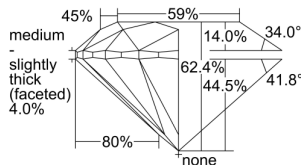

GIA®

FACSIMILE

GIA REPORT 2494384384

Verify this report at GIA.edu

GIA NATURAL DIAMOND DOSSIER®

May 22, 2024
GIA Report Number **2494384384**
Shape and Cutting Style ..... **Round Brilliant**
Measurements ..... **5.10 - 5.14 x 3.19 mm**

GRADING RESULTS

Carat Weight ..... **0.51 carat**
Color Grade ..... **J**
Clarity Grade **VS1**
Cut Grade ..... **Excellent**

ADDITIONAL GRADING INFORMATION

Polish ..... **Excellent**
Symmetry ..... **Excellent**
Fluorescence ..... **None**
Clarity Characteristics..... **Crystal, Feather, Pinpoint**
Inscription(s): **GIA 2494384384**

PROPORTIONS

Profile to actual proportions

GRADING SCALES

GIA COLOR SCALE

COLOURLESS	D
	E
	F
	G
	H
	I
	J
NEAR COLOURLESS	K
	L
FAIN	M
	N
	O
	P
VERY LIGHT	Q
	R
	S
	T
	U
	V
	W
	X
	Y
LIGHT	Z

GIA CLARITY SCALE

FLAWLESS	VERY VERY SLIGHTLY INCLUDED	VVS₁	VVS₂	VS₁	VS₂	SI₁	SI₂	I₁	I₂	I₃	
											VERY SLIGHTLY INCLUDED
INTERNALLY FLAWLESS											

GIA CUT SCALE

EXCELLENT
VERY GOOD
GOOD
FAIR
POOR