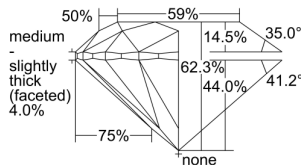

GIA®

FACSIMILE

GIA REPORT 2494386073

Verify this report at GIA.edu

GIA NATURAL DIAMOND DOSSIER®

May 21, 2024
GIA Report Number **2494386073**
Shape and Cutting Style ..... **Round Brilliant**
Measurements ..... **4.78 - 4.81 x 2.99 mm**

GRADING RESULTS

Carat Weight ..... **0.42 carat**
Color Grade ..... **L**
Clarity Grade **VVS1**
Cut Grade ..... **Excellent**

ADDITIONAL GRADING INFORMATION

Polish ..... **Excellent**
Symmetry ..... **Excellent**
Fluorescence ..... **Medium Blue**
Clarity Characteristics..... **Pinpoint, Internal Graining**
Inscription(s): **GIA 2494386073**

PROPORTIONS

Profile to actual proportions