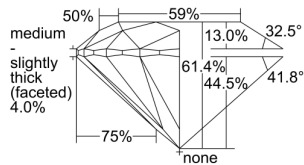

GIA®

FACSIMILE

GIA REPORT

2494386639

Verify this report at GIA.edu

GIA NATURAL DIAMOND DOSSIER®

May 23, 2024
GIA Report Number **2494386639**
Shape and Cutting Style ..... **Round Brilliant**
Measurements ..... **4.81 - 4.85 x 2.97 mm**

GRADING RESULTS

Carat Weight ..... **0.42 carat**
Color Grade ..... **E**
Clarity Grade **S12**
Cut Grade ..... **Excellent**

ADDITIONAL GRADING INFORMATION

Polish ..... **Excellent**
Symmetry ..... **Excellent**
Fluorescence ..... **Faint**
Clarity Characteristics..... **Cloud, Feather, Crystal**
Inscription(s): GIA 2494386639

PROPORTIONS

Profile to actual proportions

GRADING SCALES

GIA COLOR SCALE

COLORED	D
	E
	F
	G
	H
	I
	J
NEAR COLORLESS	K
	L
	M
	N
	O
	P
	Q
	R
	S
	T
	U
	V
	W
	X
	Y
LIGHT	Z

GIA CLARITY SCALE

VERY VERY SLIGHTLY INCLUDED	FLAWLESS
	INTERNALLY FLAWLESS
VERY SLIGHTLY INCLUDED	VVS₁
	VVS₂
SLIGHTLY INCLUDED	VS₁
	VS₂
INCLUDED	I₁
	I₂
	I₃

GIA CUT SCALE

EXCELLENT
VERY GOOD
GOOD
FAIR
POOR