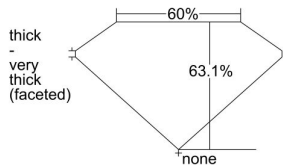

GIA®

FACSIMILE

GIA REPORT 2494397414

Verify this report at GIA.edu

GIA NATURAL DIAMOND DOSSIER®

May 28, 2024
GIA Report Number 2494397414
Shape and Cutting Style ..... Pear Brilliant
Measurements ..... 7.47 x 4.73 x 2.99 mm

GRADING RESULTS

Carat Weight ..... 0.64 carat
Color Grade ..... H
Clarity Grade VS1

ADDITIONAL GRADING INFORMATION

Polish ..... Excellent
Symmetry ..... Very Good
Fluorescence ..... Strong Blue
Clarity Characteristics ..... Crystal, Cloud
Inscription(s): GIA 2494397414

PROPORTIONS

Profile not to actual proportions

GRADING SCALES

GIA COLOR SCALE		GIA CLARITY SCALE			
COLORLESS	D	VERY VERY SLIGHTLY INCLUDED	FLAWLESS		
	E		INTERNALLY FLAWLESS		
	F	VERY SLIGHTLY INCLUDED	VVS₁		
	G		VVS₂		
	H		VS₁		
	NEAR COLORLESS	I	SLIGHTLY INCLUDED	VS₂	
		J		SI₁	
		FAINT	K	INCLUDED	SI₂
			L		I₁
			M		I₂
VERY LIGHT			N	LIGHT	I₃
			O		
			P		
	Q				
LIGHT	R				
	S				
	T				
	U				
	V				
	Z