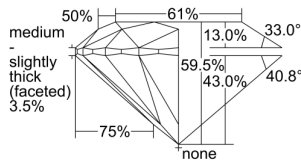

GIA®

FACSIMILE

GIA REPORT 2494407857

Verify this report at GIA.edu

GIA NATURAL DIAMOND DOSSIER®

May 20, 2024
GIA Report Number 2494407857
Shape and Cutting Style ..... Round Brilliant
Measurements ..... 5.75 - 5.77 x 3.43 mm

GRADING RESULTS

Carat Weight ..... 0.70 carat
Color Grade ..... F
Clarity Grade S11
Cut Grade ..... Excellent

ADDITIONAL GRADING INFORMATION

Polish ..... Excellent
Symmetry ..... Excellent
Fluorescence ..... None
Clarity Characteristics ..... Cloud, Crystal, Feather
Inscription(s): GIA 2494407857

PROPORTIONS

Profile to actual proportions

GRADING SCALES

GIA COLOR SCALE	GIA CLARITY SCALE	GIA CUT SCALE	
D	FLAWLESS	EXCELLENT	
E	INTERNALLY FLAWLESS		
F		VVS₁	VERY GOOD
G	VVS₂		
H	VS₁	GOOD	
I	VS₂		
J	S1₁	FAIR	
K	S1₂		
L	I₁	POOR	
M	I₂		
N	I₃		
O			
P			
Q			
R			
S			
T			
U			
V			
W			
X			
Y			
Z