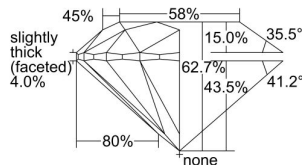

GIA®

FACSIMILE

GIA REPORT 2494410883

Verify this report at GIA.edu

GIA NATURAL DIAMOND DOSSIER®

May 23, 2024
GIA Report Number 2494410883
Shape and Cutting Style ..... Round Brilliant
Measurements ..... 5.65 - 5.69 x 3.56 mm

GRADING RESULTS

Carat Weight ..... 0.71 carat
Color Grade ..... J
Clarity Grade S11
Cut Grade ..... Excellent

ADDITIONAL GRADING INFORMATION

Polish ..... Excellent
Symmetry ..... Excellent
Fluorescence ..... Faint
Clarity Characteristics ..... Crystal
Inscription(s): GIA 2494410883

PROPORTIONS

Profile to actual proportions

GRADING SCALES

GIA COLOR SCALE	GIA CLARITY SCALE	GIA CUT SCALE	
D	FLAWLESS	EXCELLENT	
E	INTERNALLY FLAWLESS		
F		VVS₁	VERY GOOD
G	VVS₂		
H	VS₁	GOOD	
I	VS₂		
J	S1₁	FAIR	
K	S1₂		
L	I₁	POOR	
M	I₂		
N	I₃		
O			
P			
Q			
R			
S			
T			
U			
V			
W			
X			
Y			
Z