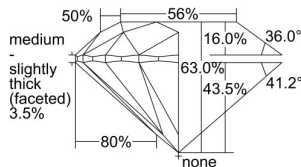

GIA®

FACSIMILE

GIA REPORT 2494417404

Verify this report at GIA.edu

GIA NATURAL DIAMOND DOSSIER®

May 22, 2024
GIA Report Number 2494417404
Shape and Cutting Style ..... Round Brilliant
Measurements ..... 5.08 - 5.12 x 3.21 mm

GRADING RESULTS

Carat Weight ..... 0.51 carat
Color Grade ..... H
Clarity Grade S11
Cut Grade ..... Excellent

ADDITIONAL GRADING INFORMATION

Polish ..... Excellent
Symmetry ..... Excellent
Fluorescence ..... None
Clarity Characteristics ..... Feather
Inscription(s): GIA 2494417404

PROPORTIONS

Profile to actual proportions

GRADING SCALES

GIA COLOR SCALE	GIA CLARITY SCALE	GIA CUT SCALE	
D	FLAWLESS	EXCELLENT	
E	INTERNALLY FLAWLESS		
F		VVS₁	VERY GOOD
G	VVS₂		
H	VS₁	GOOD	
I	VS₂		
J	S1₁	FAIR	
K	S1₂		
L	I₁	POOR	
M	I₂		
N	I₃		
O			
P			
Q			
R			
S			
T			
U			
V			
W			
X			
Y			
Z