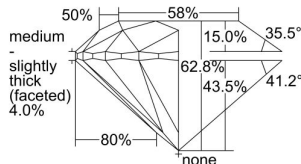

GIA®

FACSIMILE

GIA REPORT 2494417932

Verify this report at GIA.edu

GIA NATURAL DIAMOND DOSSIER®

June 06, 2024
GIA Report Number 2494417932
Shape and Cutting Style ..... Round Brilliant
Measurements ..... 5.84 - 5.88 x 3.68 mm

GRADING RESULTS

Carat Weight ..... 0.78 carat
Color Grade ..... J
Clarity Grade VVS2
Cut Grade ..... Excellent

ADDITIONAL GRADING INFORMATION

Polish ..... Excellent
Symmetry ..... Excellent
Fluorescence ..... Medium Blue
Clarity Characteristics ..... Cloud
Inscription(s): GIA 2494417932

PROPORTIONS

Profile to actual proportions

GRADING SCALES

GIA COLOR SCALE	GIA CLARITY SCALE	GIA CUT SCALE	
D	FLAWLESS	EXCELLENT	
E	INTERNALLY FLAWLESS		
F		VVS₁	VERY GOOD
G	VVS₂		
H	VS₁	GOOD	
I	VS₂		
J	SI₁	FAIR	
K	SI₂		
L	I₁	POOR	
M			
N			
O	I₂		
P			
Q			
R	I₃		
S			
T			
U			
V			
W			
X			
Y			
Z