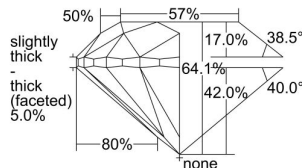

GIA®

FACSIMILE

GIA REPORT

2494423744

Verify this report at GIA.edu

GIA NATURAL DIAMOND DOSSIER®

May 21, 2024
GIA Report Number 2494423744
Shape and Cutting Style ..... Round Brilliant
Measurements ..... 4.15 - 4.19 x 2.67 mm

GRADING RESULTS

Carat Weight ..... 0.30 carat
Color Grade ..... H
Clarity Grade VVS1
Cut Grade ..... Very Good

ADDITIONAL GRADING INFORMATION

Polish ..... Excellent
Symmetry ..... Very Good
Fluorescence ..... Faint
Clarity Characteristics ..... Pinpoint
Inscription(s): GIA 2494423744

PROPORTIONS

GRADING SCALES

GIA COLOR SCALE

COLORLESS	D
	E
	F
	G
	H
	I
	J
NEAR COLORLESS	K
	L
FAIN	M
	N
	O
	P
VERY LIGHT	Q
	R
	S
	T
	U
	V
	W
	X
	Y
LIGHT	Z

GIA CLARITY SCALE

VERY VERY SLIGHTLY INCLUDED	FLAWLESS
	INTERNALLY FLAWLESS
VERY SLIGHTLY INCLUDED	VVS₁
	VVS₂
SLIGHTLY INCLUDED	VS₁
	VS₂
INCLUDED	SI₁
	SI₂
	I₁
	I₂
	I₃

GIA CUT SCALE

EXCELLENT
VERY GOOD
GOOD
FAIR
POOR