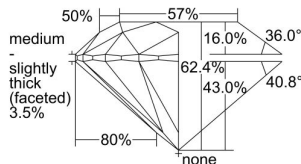

GIA®

FACSIMILE

GIA REPORT 2494423999

Verify this report at GIA.edu

GIA NATURAL DIAMOND DOSSIER®

May 22, 2024
GIA Report Number 2494423999
Shape and Cutting Style ..... Round Brilliant
Measurements ..... 4.68 - 4.71 x 2.93 mm

GRADING RESULTS

Carat Weight ..... 0.40 carat
Color Grade ..... G
Clarity Grade S11
Cut Grade ..... Excellent

ADDITIONAL GRADING INFORMATION

Polish ..... Excellent
Symmetry ..... Excellent
Fluorescence ..... None
Clarity Characteristics..... Cloud, Crystal, Feather
Inscription(s): GIA 2494423999

PROPORTIONS

Profile to actual proportions

GRADING SCALES

GIA COLOR SCALE	GIA CLARITY SCALE	GIA CUT SCALE	
D	FLAWLESS	EXCELLENT	
E	INTERNALLY FLAWLESS		
F		VVS₁	VERY GOOD
G	VVS₂		
H	VS₁	GOOD	
I	VS₂		
J	S1₁	FAIR	
K	S1₂		
L	I₁	POOR	
M	I₂		
N	I₃		
O			
P			
Q			
R			
S			
T			
U			
V			
W			
X			
Y			
Z