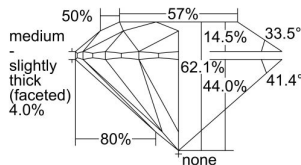

GIA®

FACSIMILE

GIA REPORT

2494424637

Verify this report at GIA.edu

GIA NATURAL DIAMOND DOSSIER®

May 23, 2024
GIA Report Number 2494424637
Shape and Cutting Style ..... Round Brilliant
Measurements ..... 4.71 - 4.74 x 2.93 mm

GRADING RESULTS

Carat Weight ..... 0.40 carat
Color Grade ..... D
Clarity Grade S11
Cut Grade ..... Excellent

ADDITIONAL GRADING INFORMATION

Polish ..... Excellent
Symmetry ..... Excellent
Fluorescence ..... Faint
Clarity Characteristics ..... Crystal
Inscription(s): GIA 2494424637

PROPORTIONS

Profile to actual proportions

GRADING SCALES

GIA COLOR SCALE	GIA CLARITY SCALE	GIA CUT SCALE
D	FLAWLESS	EXCELLENT
E	FLAWLESS	
F	INTERNALLY FLAWLESS	VERY GOOD
G	FLAWLESS	
H	VVS₁	GOOD
I	VVS₂	
J	VS₁	FAIR
K	VS₂	
L	S1₁	POOR
M	S1₂	
N	I₁	
O	I₂	
P	I₃	
Q		
R		
S		
T		
U		
V		
W		
X		
Y		
Z