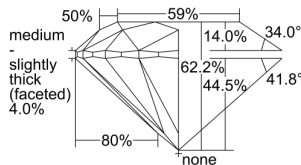

GIA®

FACSIMILE

GIA REPORT 2494426423

Verify this report at GIA.edu

GIA NATURAL DIAMOND DOSSIER®

May 22, 2024
GIA Report Number **2494426423**
Shape and Cutting Style ..... **Round Brilliant**
Measurements ..... **5.27 - 5.31 x 3.29 mm**

GRADING RESULTS

Carat Weight ..... **0.56 carat**
Color Grade ..... **H**
Clarity Grade ..... **Internally Flawless**
Cut Grade ..... **Excellent**

ADDITIONAL GRADING INFORMATION

Polish ..... **Excellent**
Symmetry ..... **Excellent**
Fluorescence ..... **None**
Clarity Characteristics..... **Minor Details of Polish**
Inscription(s): **GIA 2494426423**

PROPORTIONS

Profile to actual proportions

GRADING SCALES

GIA COLOR SCALE	GIA CLARITY SCALE	GIA CUT SCALE	
D	FLAWLESS	EXCELLENT	
E	INTERNALLY FLAWLESS		
F		VVS₁	VERY GOOD
G	VVS₂		
H	VS₁	GOOD	
I	VS₂		
J	SI₁	FAIR	
K	SI₂		
L	I₁	POOR	
M	I₂		
N	I₃		
O			
P			
Q			
R			
S			
T			
U			
V			
W			
X			
Y			
Z