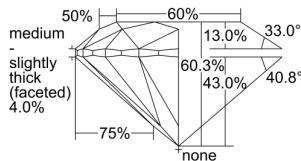

GIA®

FACSIMILE

GIA REPORT 2494434269

Verify this report at GIA.edu

GIA NATURAL DIAMOND DOSSIER®

May 23, 2024
GIA Report Number 2494434269
Shape and Cutting Style ..... Round Brilliant
Measurements ..... 5.15 - 5.17 x 3.11 mm

GRADING RESULTS

Carat Weight ..... 0.51 carat
Color Grade ..... F
Clarity Grade VS2
Cut Grade ..... Excellent

ADDITIONAL GRADING INFORMATION

Polish ..... Excellent
Symmetry ..... Excellent
Fluorescence ..... None
Clarity Characteristics ..... Cloud, Crystal
Inscription(s): GIA 2494434269

PROPORTIONS

Profile to actual proportions

GRADING SCALES

GIA COLOR SCALE	GIA CLARITY SCALE	GIA CUT SCALE	
D	FLAWLESS	EXCELLENT	
E	INTERNALLY FLAWLESS		
F		VVS₁	VERY GOOD
G	VVS₂		
H	VS₁	GOOD	
I	VS₂		
J	SI₁	FAIR	
K	SI₂		
L	I₁	POOR	
M	I₂		
N	I₃		
O			
P			
Q			
R			
S			
T			
U			
V			
W			
X			
Y			
Z