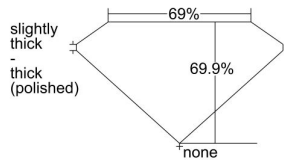

GIA®

FACSIMILE

GIA REPORT 2494435107

Verify this report at gia.edu

GIA NATURAL DIAMOND DOSSIER®

May 24, 2024
GIA Report Number 2494435107
Shape and Cutting Style ..... Square Modified Brilliant
Measurements ..... 4.35 x 4.35 x 3.04 mm

GRADING RESULTS

Carat Weight ..... 0.50 carat
Color Grade ..... D
Clarity Grade VS2

ADDITIONAL GRADING INFORMATION

Polish ..... Excellent
Symmetry ..... Good
Fluorescence ..... None
Clarity Characteristics ..... Cloud, Crystal
Inscription(s): GIA 2494435107

PROPORTIONS

Profile not to actual proportions

GRADING SCALES

GIA COLOR SCALE		GIA CLARITY SCALE			
COLORLESS	D	VERY VERY SLIGHTLY INCLUDED	FLAWLESS		
	E		INTERNALLY FLAWLESS		
	F		VVS₁		
	NEAR COLORLESS	G	VERY SLIGHTLY INCLUDED	VVS₂	
		H		VS₁	
		FANT	I	SLIGHTLY INCLUDED	VS₂
			J		SI₁
	LIGHT	K	INCLUDED	SI₂	
		L		I₁	
		M		I₂	
N		NOT GRADED	I₃		
O					
P					
Q					
R					
S					
T					
U					
V					
W					
X					
Y					
Z