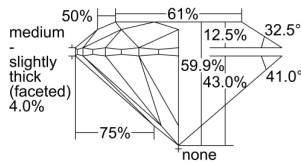

GIA®

FACSIMILE

GIA REPORT 2494437895

Verify this report at GIA.edu

GIA NATURAL DIAMOND DOSSIER®

May 22, 2024
GIA Report Number 2494437895
Shape and Cutting Style ..... Round Brilliant
Measurements ..... 5.13 - 5.16 x 3.08 mm

GRADING RESULTS

Carat Weight ..... 0.50 carat
Color Grade ..... D
Clarity Grade VS1
Cut Grade ..... Excellent

ADDITIONAL GRADING INFORMATION

Polish ..... Excellent
Symmetry ..... Excellent
Fluorescence ..... None
Clarity Characteristics..... Crystal, Needle, Pinpoint
Inscription(s): GIA 2494437895

PROPORTIONS

Profile to actual proportions

GRADING SCALES

GIA COLOR SCALE	GIA CLARITY SCALE	GIA CUT SCALE
D	FLAWLESS	EXCELLENT
E	FLAWLESS	
F	INTERNALLY FLAWLESS	VERY GOOD
G	FLAWLESS	
H	VVS₁	GOOD
I	VVS₂	
J	VS₁	FAIR
K	VS₂	
L	SI₁	POOR
M	SI₂	
N	I₁	
O	I₂	
P	I₃	
Q		
R		
S		
T		
U		
V		
W		
X		
Y		
Z