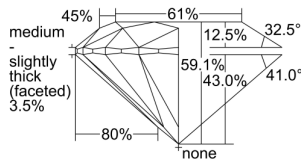

GIA®

FACSIMILE

GIA REPORT 2494448426

Verify this report at GIA.edu

GIA NATURAL DIAMOND DOSSIER®

May 23, 2024
GIA Report Number 2494448426
Shape and Cutting Style ..... Round Brilliant
Measurements ..... 4.35 - 4.37 x 2.58 mm

GRADING RESULTS

Carat Weight ..... 0.30 carat
Color Grade ..... F
Clarity Grade VS1
Cut Grade ..... Excellent

ADDITIONAL GRADING INFORMATION

Polish ..... Excellent
Symmetry ..... Excellent
Fluorescence ..... None
Clarity Characteristics ..... Crystal, Needle, Pinpoint
Inscription(s): GIA 2494448426

PROPORTIONS

Profile to actual proportions

GRADING SCALES

GIA COLOR SCALE	GIA CLARITY SCALE	GIA CUT SCALE
COLOURLESS	FLAWLESS	EXCELLENT
D	INTERNALLY FLAWLESS	
E	VVS₁	VERY GOOD
F		
G	VVS₂	
H	VS₁	GOOD
I		
J	VS₂	
K	SI₁	FAIR
L		
M	SI₂	
N	I₁	POOR
O		
P	I₂	
Q	I₃	
R		
S		
T		
U		
V		
W		
X		
Y		
Z