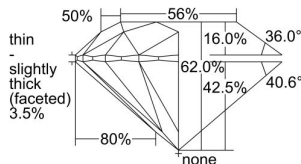

GIA®

FACSIMILE

GIA REPORT 2494450124

Verify this report at GIA.edu

GIA NATURAL DIAMOND DOSSIER®

May 23, 2024
GIA Report Number 2494450124
Shape and Cutting Style ..... Round Brilliant
Measurements ..... 4.66 - 4.69 x 2.90 mm

GRADING RESULTS

Carat Weight ..... 0.39 carat
Color Grade ..... D
Clarity Grade S11
Cut Grade ..... Excellent

ADDITIONAL GRADING INFORMATION

Polish ..... Excellent
Symmetry ..... Excellent
Fluorescence ..... None
Clarity Characteristics ..... Crystal
Inscription(s): GIA 2494450124

PROPORTIONS

Profile to actual proportions