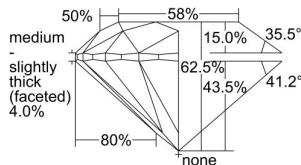

GIA®

FACSIMILE

GIA REPORT 2494462261

Verify this report at GIA.edu

GIA NATURAL DIAMOND DOSSIER®

June 05, 2024
GIA Report Number 2494462261
Shape and Cutting Style ..... Round Brilliant
Measurements ..... 4.42 - 4.44 x 2.77 mm

GRADING RESULTS

Carat Weight ..... 0.33 carat
Color Grade ..... F
Clarity Grade S11
Cut Grade ..... Excellent

ADDITIONAL GRADING INFORMATION

Polish ..... Excellent
Symmetry ..... Excellent
Fluorescence ..... None
Clarity Characteristics ..... Crystal, Cloud
Inscription(s): GIA 2494462261

PROPORTIONS

Profile to actual proportions

GRADING SCALES

GIA COLOR SCALE	GIA CLARITY SCALE	GIA CUT SCALE
D	FLAWLESS	EXCELLENT
E	FLAWLESS	
F	INTERNALLY FLAWLESS	VERY GOOD
G	FLAWLESS	
H	VVS₁	GOOD
I	VVS₂	
J	VS₁	FAIR
K	VS₂	
L	S1₁	POOR
M	S1₂	
N	I₁	
O	I₂	
P	I₃	
Q		
R		
S		
T		
U		
V		
W		
X		
Y		
Z